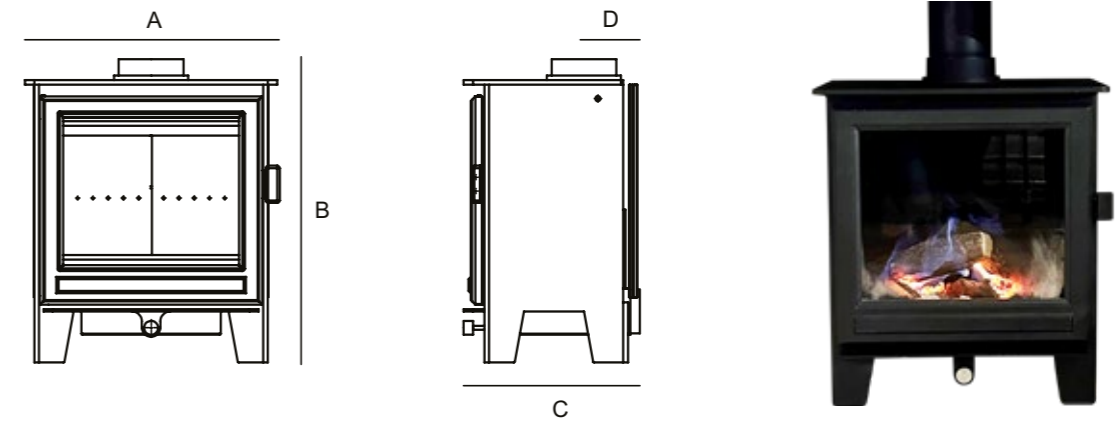

Clock Sudbury Gas

Our latest product launch is the Sudbury Gas stove, bringing all the qualities of the Clock range to a natural gas appliance. With a realistic log bed, this clean and efficient stove looks and feels like a woodburner but with the convenience of gas.

Clock Sudbury Gas (Natural Gas)

Dimensions	A	B	C	D	Weight
Clock Sudbury Gas	545mm	655mm	345mm	95mm	65kg

Description	Values
Fuel Type	Gas Only
Nominal Output	5.2kW
Energy Rating	A+
Flue Size	5" / 125mm
Glass Size	405mm x 345mm
Rope Size	12mm Diameter Soft
Warranty	7 Years* (See back page for details)